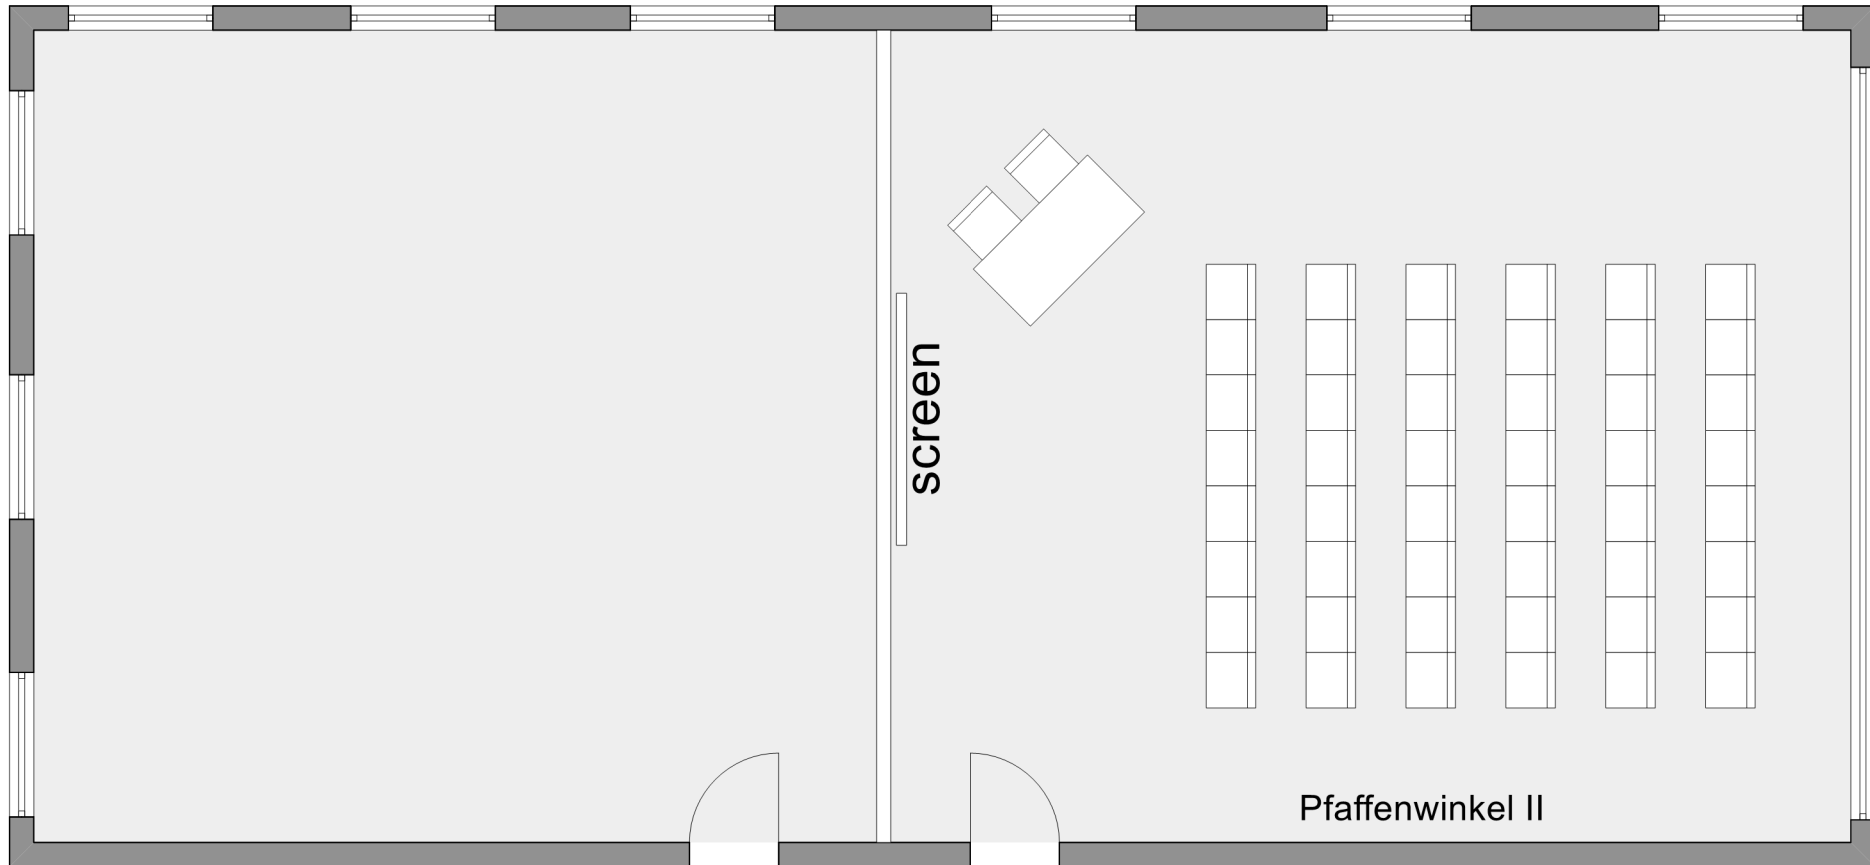

HOTEL AM BADERSEE
ZUGSPITZDORF GRAINAU

Floor:
Seehaus

Room:
Pfaffenwinkel II

Setup:
Row seating

Persons:
40 Persons

Dream away, breathe in the atmosphere, be inspired and indulge your senses.
Welcome to Hotel am Badersee.