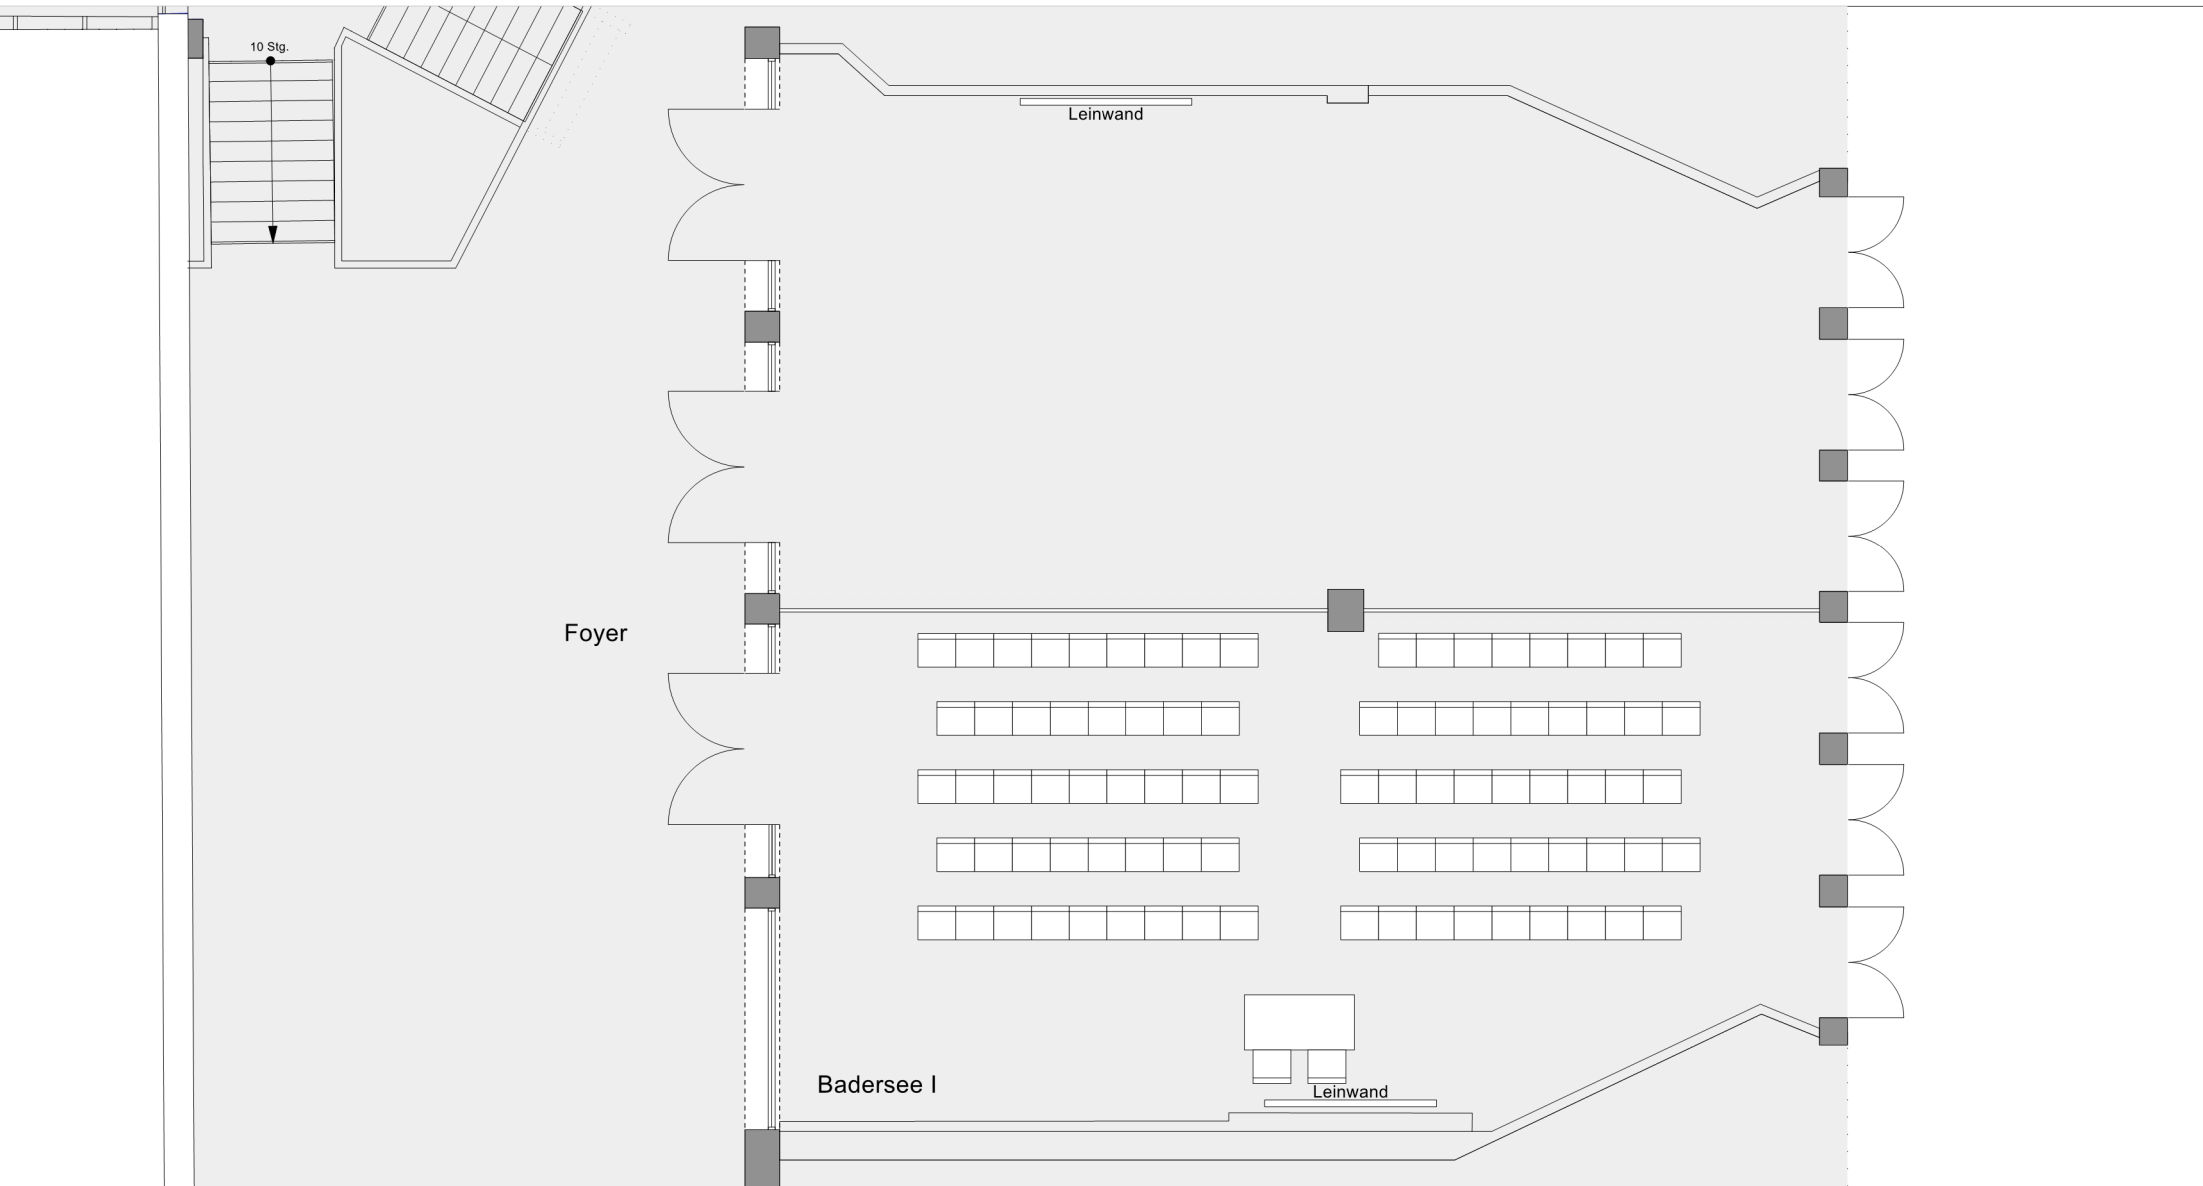

# HOTEL AM BADERSEE

ZUGSPITZDORF GRAINAU

Floor:  
Seehaus

Room:  
Badersee

Setup:  
Row seating

Persons:  
87 Persons

Dream away, breathe in the atmosphere, be inspired and indulge your senses.  
Welcome to Hotel am Badersee.